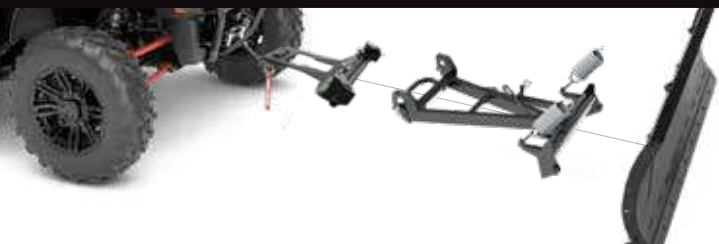

GLACIER HD PLOW SYSTEM

GLACIER HD GIVES YOU

168 cm Blades Choice of poly or steel Manual angle system standard

Choose a steel blade for longevity and increased rigidity or a lightweight non-stick, poly blade that's easier on plowing surfaces.

CREATE YOUR PLOW SYSTEM	STEP 1 SELECT A MOUNT	STEP 2 SELECT A FRAME	STEP 3 SELECT A LIFT METHOD	STEP 4 SELECT A BLADE	STEP 5 SELECT ACCESSORIES
GENERAL XP 1000/4 '20-24 GENERAL 1000/4 '16-24	2883256	2889307	Polaris HD 2,041 kg Winch 2883860 GENERAL XP 1000/4 '20-24 GENERAL 1000/4 '19-24	168 cm Poly 2880269 TOP SELLER 168 cm Steel 2880268	168 cm Blade Snow Deflector 2879866 168 cm HD Wear Bar 2879868 168 cm Wear Bar 2879867 Plow Marker 2872726 168 cm Plow Shoe 2208864 Shear Pin 2205527 Replacement T Shear Pin 2204829

BUILD A PLOW SYSTEM

PROSPECTOR PRO TRACK MOUNTS

• Install in place of tires and wheels. Tracks sold separately.

» 2880649
GENERAL 1000/4 '16-24

» 2885117
GENERAL XP 1000/4 '20-24

PROSPECTOR PRO 2.0 TRACK SYSTEM

» 2889487

GENERAL 1000/4 '16-24
GENERAL XP 1000/4 '20-24

If using Glacier Pro Plow System, Track Plow Extension is required (2880267)