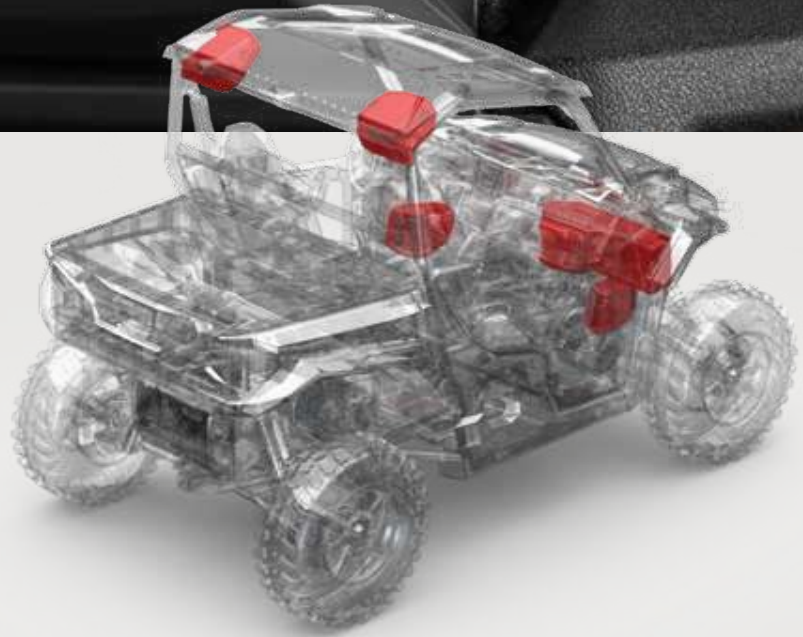

GENERAL XP 1000/4 '20-24
GENERAL 1000/4 '16-24

PLUG AND PLAY

ELEMENT READY™

NO LOSS OF CARGO SPACE

BLUETOOTH CAPABLE

An industry first. A true factory installed integrated off-road audio system. Rockford Fosgate partnered with Polaris to purpose build the highest performing system specifically for the GENERAL platform. Tuned and rider-centric to create a class leading audio experience that is second to none.