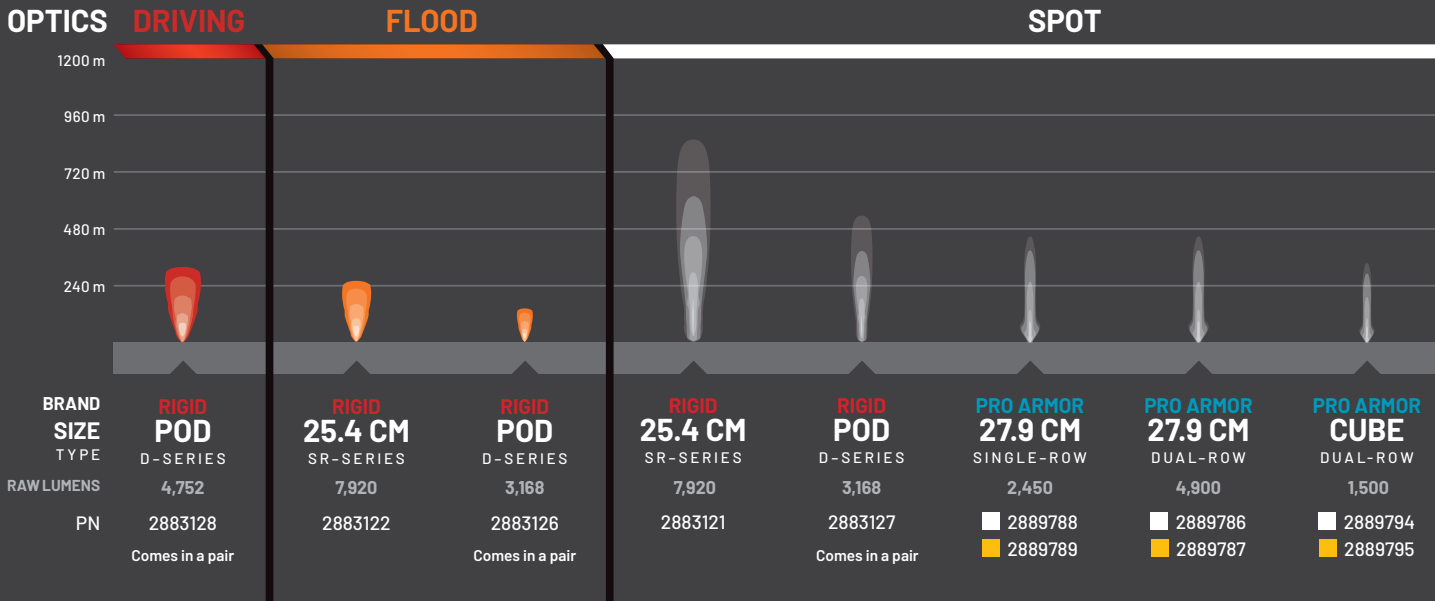

LIGHT BAR TYPES

SR-SERIES PRO

Sleek, powerful, low-profile (under 5 cm tall). Lights extreme distances with low energy usage.
Available in 25.4 cm & 81.3 cm

D-SERIES PRO

Compact to fit almost anywhere with high output and low energy usage.
Available in Driving, Flood & Spot

LIGHT BAR OPTIONS

BUILD YOUR VISION

Consider the optics, angle & how you will use your vehicle to choose the right light or set of lights.

| OPTICS LIGHT ANGLE | ACCENT | DRIVING (45°) | FLOOD (25°) | SPOT (10°) | COMBO (25°/10°) |
|------------------------|--|----------------------|---------------------------------------|--------------------------|--------------------------|
| DRIVING SPEED | All | Slow to medium | Slow to medium | High | All |
| BEAM | Diffused glow | Extra-wide | Wide/shorter | Concentrated/long | Inner spot & outer flood |
| RECOMMENDED MOUNTING | Low/wheel well | All points | Low/rear | High points | All points |
| TERRAIN & RIDING STYLE | Added style & personalization in any terrain | All riding & utility | Wide-open terrain or trails & utility | Trail & tight conditions | All riding & utility |