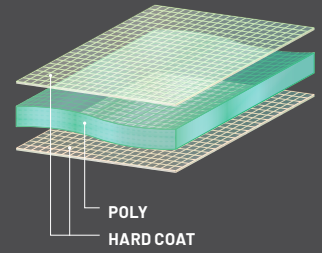

WINDSHIELDS

Keep the elements out and control air flow into the cab.

GLASS vs POLY

Superior optical clarity (automotive level)
 Scratch-resistant
 Curved to fit, seals tight
 Cold weather / heavy duty
 Wiper-ready

Lightweight, flexible, easy to store/remove
 Impact-resistant
 Tight seal keeps out rain and dust
 Hard Coat: 30x more scratch resistance than regular poly

GLASS

TIP-OUT WINDSHIELD - GLASS TOP SELLER

» 2881108
 GENERAL XP 1000/4 '20-24
 GENERAL 1000/4 '16-24