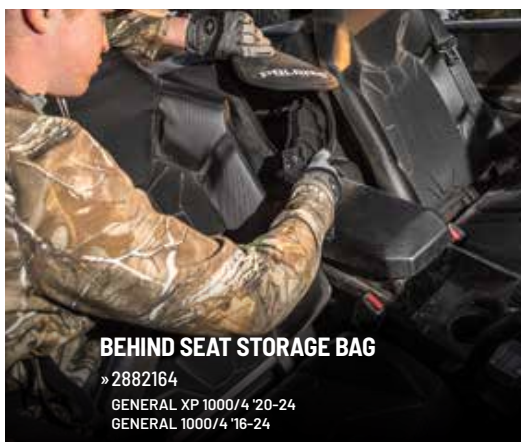

Not compatible with Kolpin Stronghold Mount (2885114)

E **LR LOCK RIDE** BED EXTENDER

» 2881547

GENERAL XP 1000/4 '20-24
GENERAL 1000/4 '16-24

Not compatible with Kolpin Stronghold Mount (2885114)

BEHIND SEAT STORAGE BAG