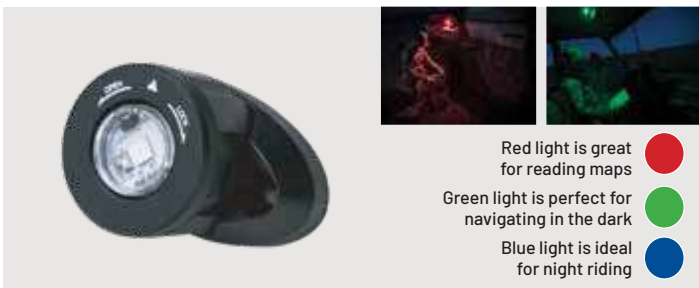

MULTI-FUNCTION CAB LIGHT

- LED dome light provides white, red, green and blue lighting options
- Removable to use as flashlight, battery-operated, recharges when vehicle is on

» 2884047
GENERAL XP 1000/4 '20-24
GENERAL 1000/4 '19-24

Red light is great for reading maps
Green light is perfect for navigating in the dark
Blue light is ideal for night riding

ELECTRICAL INSTALLS MADE EASY WITH
PLUG & PLAY

- To install accessories, simply plug the harness into the Polaris PULSE bar
- No need to remove nuts and stack wire terminals like a three-post terminal setup
- By plugging in your accessories, a secure connection is guaranteed every time

TOP SELLER
POLARIS PULSE LED LIGHT BAR HARNESS

• Required to easily add electric components

» 2883785
GENERAL XP 1000/4 '20-24
GENERAL 1000/4 '19-24