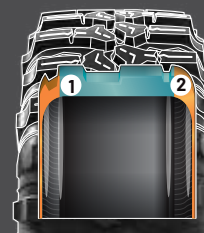

1. 1 Firmer Durometer Rubber = Longer Life
2. 2 Softer Durometer Rubber = More Grip

ACCESSORIES

WINDSHIELDS & REAR PANELS

DOORS

ROOFS & PROTECTION

STORAGE, CAB COMFORT & HUNT

AUDIO

LIGHTING

WHEELS & TYRES

WINCHES, PLOWS & TRACKS