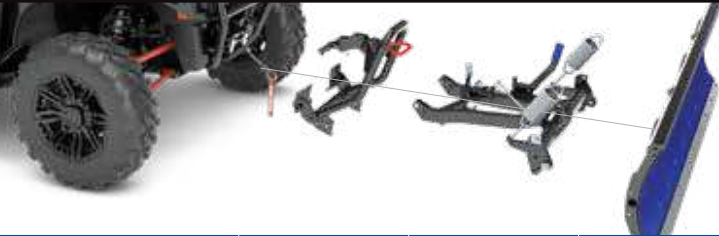

STORAGE, CAB COMFORT & HUNT

AUDIO

LIGHTING

WHEELS & TYRES

WINCHES, PLOWS & TRACKS

GLACIER PRO HD PLOW SYSTEM

GLACIER PRO HD GIVES YOU

183 cm or 168 cm Blades Choice of poly or steel Manual angle system standard