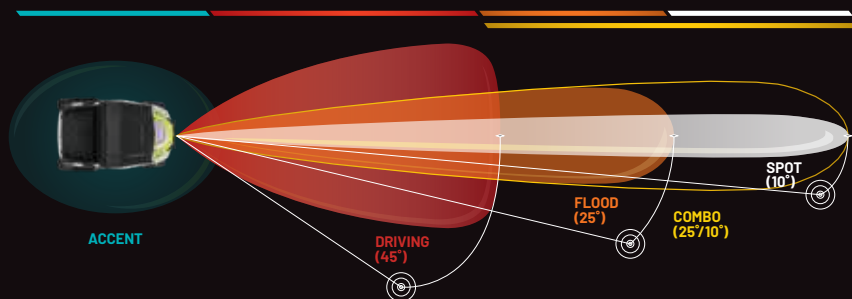

LIGHT BAR TYPES

SR-SERIES PRO

Sleek, powerful, low-profile (under 5 cm tall). Lights extreme distances with low energy usage.
Available in 25.4 cm & 81.3 cm

D-SERIES PRO

Compact to fit almost anywhere with high output and low energy usage.
Available in Driving, Flood & Spot

LIGHT BAR OPTIONS

BUILD YOUR VISION

Consider the optics, angle & how you will use your vehicle to choose the right light or set of lights.

| OPTICS LIGHT ANGLE | ACCENT | DRIVING (45°) | FLOOD (25°) | SPOT (10°) | COMBO (25°/10°) |
|------------------------|--|----------------------|---------------------------------------|--------------------------|--------------------------|
| DRIVING SPEED | All | Slow to medium | Slow to medium | High | All |
| BEAM | Diffused glow | Extra-wide | Wide/shorter | Concentrated/long | Inner spot & outer flood |
| RECOMMENDED MOUNTING | Low/wheel well | All points | Low/rear | High points | All points |
| TERRAIN & RIDING STYLE | Added style & personalization in any terrain | All riding & utility | Wide-open terrain or trails & utility | Trail & tight conditions | All riding & utility |