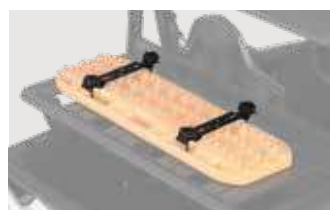

TRACTION BOARD MOUNT

- Strong, durable and easy to attach
- Traction boards sold separately

» 2889530

GENERAL XP 1000/4 '20-24
GENERAL 1000/4 '16-24