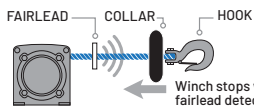

AUTO STOP TECHNOLOGY

Auto Stop technology protects and extends the life of your winch by automatically stopping the winch at the end of pull to prevent over-spooling. While plowing, it prevents the plow frame from bending by stopping the winch once the plow has been lifted.

ADD AUTO STOP UPGRADE
2881288
SYNTHETIC ROPE REQUIRED