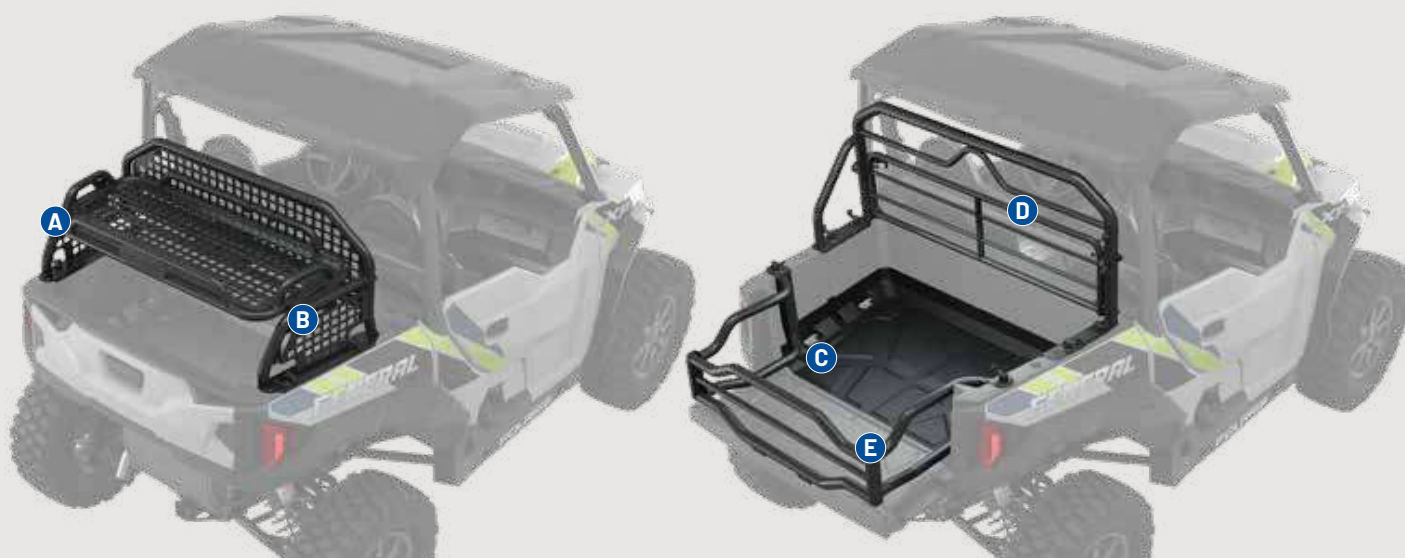

STORAGE

A **LR LOCK RIDE** REAR ADVENTURE RACK

• Mount is solid, does not fold

» 2885113

GENERAL XP 1000/4 '20-24
GENERAL 1000/4 '16-24

See P. 23 for more info

B **LR LOCK RIDE** KOLPIN STRONGHOLD MOUNT

» 2885114

GENERAL XP 1000/4 '20-24
GENERAL 1000/4 '16-24

See P. 23 for more info

C CARGO BED MAT

» 2881933

GENERAL XP 1000/4 '20-24
GENERAL 1000/4 '16-24

D **LR LOCK RIDE** TIP-DOWN HEADACHE RACK

» 2882144

GENERAL XP 1000/4 '20-24
GENERAL 1000/4 '16-24

Not compatible with Kolpin Stronghold Mount (2885114)

E **LR LOCK RIDE** BED EXTENDER

» 2881547

GENERAL XP 1000/4 '20-24
GENERAL 1000/4 '16-24

Not compatible with Kolpin Stronghold Mount (2885114)